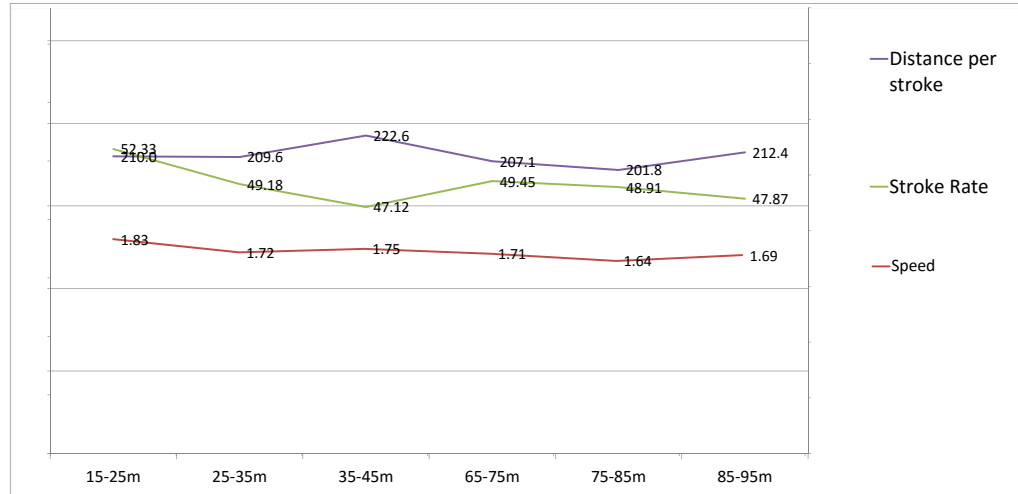

## Race Analysis

Campionati Italiani assoluti Riccione 2016

Name	Result	Average Speed	1° 25				1° 50	
<b>Sabbioni</b>	00:53.34	1.87	00:11.34	00:14.62	00:12.64	00:14.74	00:25.96	00:27.38
			Contribution of non swimming areas				13.7%	
			Average Split Speed				2.20 1.71 1.98 1.70	
Race			Speed of the swimming areas				1.83 1.64	
100do finale			25m	50m	75m	100m	00:11.34	00:25.96 00:38.60 00:53.34

	Start 15m	15-25m	25-35m	35-45m	45-50m	Turn				95-100m
Time	00:05.88	00:05.46	00:05.82	00:05.72	00:03.08	00:09.86	00:05.86	00:06.08	00:05.90	00:02.76
Speed	2.55	1.83	1.72	1.75	2.03	1.71	1.64	1.69	1.81	47.62
Stroke Rate		52.33	49.18	47.12	46.15	49.45	48.91	47.87	47.62	
Distance per stroke		210.0	209.6	222.6		207.1	201.8	212.4		

Speed evolution

Comparison Distance per stroke - Stroke Rate - Swimming Speed

By Stefano Nurra