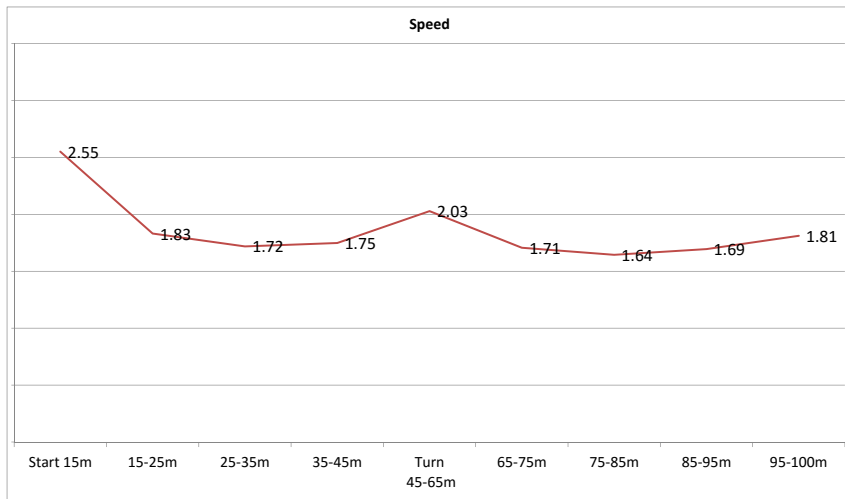

## Race Analysis

Campionati Italiani assoluti Riccione 2016

Name	Result	Average Speed	1° 25				1° 50	
<b>Sabbioni</b>	00:53.34	1.87	00:11.34	00:14.62	00:12.64	00:14.74	00:25.96	00:27.38
			Contribution of non swimming areas				13.7%	
			Average Split Speed				2.20 1.71 1.98 1.70	
Race			Speed of the swimming areas				1.83 1.64	
100do finale			25m	50m	75m	100m	00:11.34	00:25.96 00:38.60 00:53.34

	Start 15m	15-25m	25-35m	35-45m	45-50m	Turn				95-100m
Time	00:05.88	00:05.46	00:05.82	00:05.72	00:03.08	00:09.86	00:05.86	00:06.08	00:05.90	00:02.76
Speed	2.55	1.83	1.72	1.75	2.03	1.71	1.64	1.69	1.81	47.62
Stroke Rate		52.33	49.18	47.12	46.15	49.45	48.91	47.87	47.62	
Distance per stroke		210.0	209.6	222.6		207.1	201.8	212.4		

Speed evolution

Comparison Distance per stroke - Stroke Rate - Swimming Speed

By Stefano Nurra